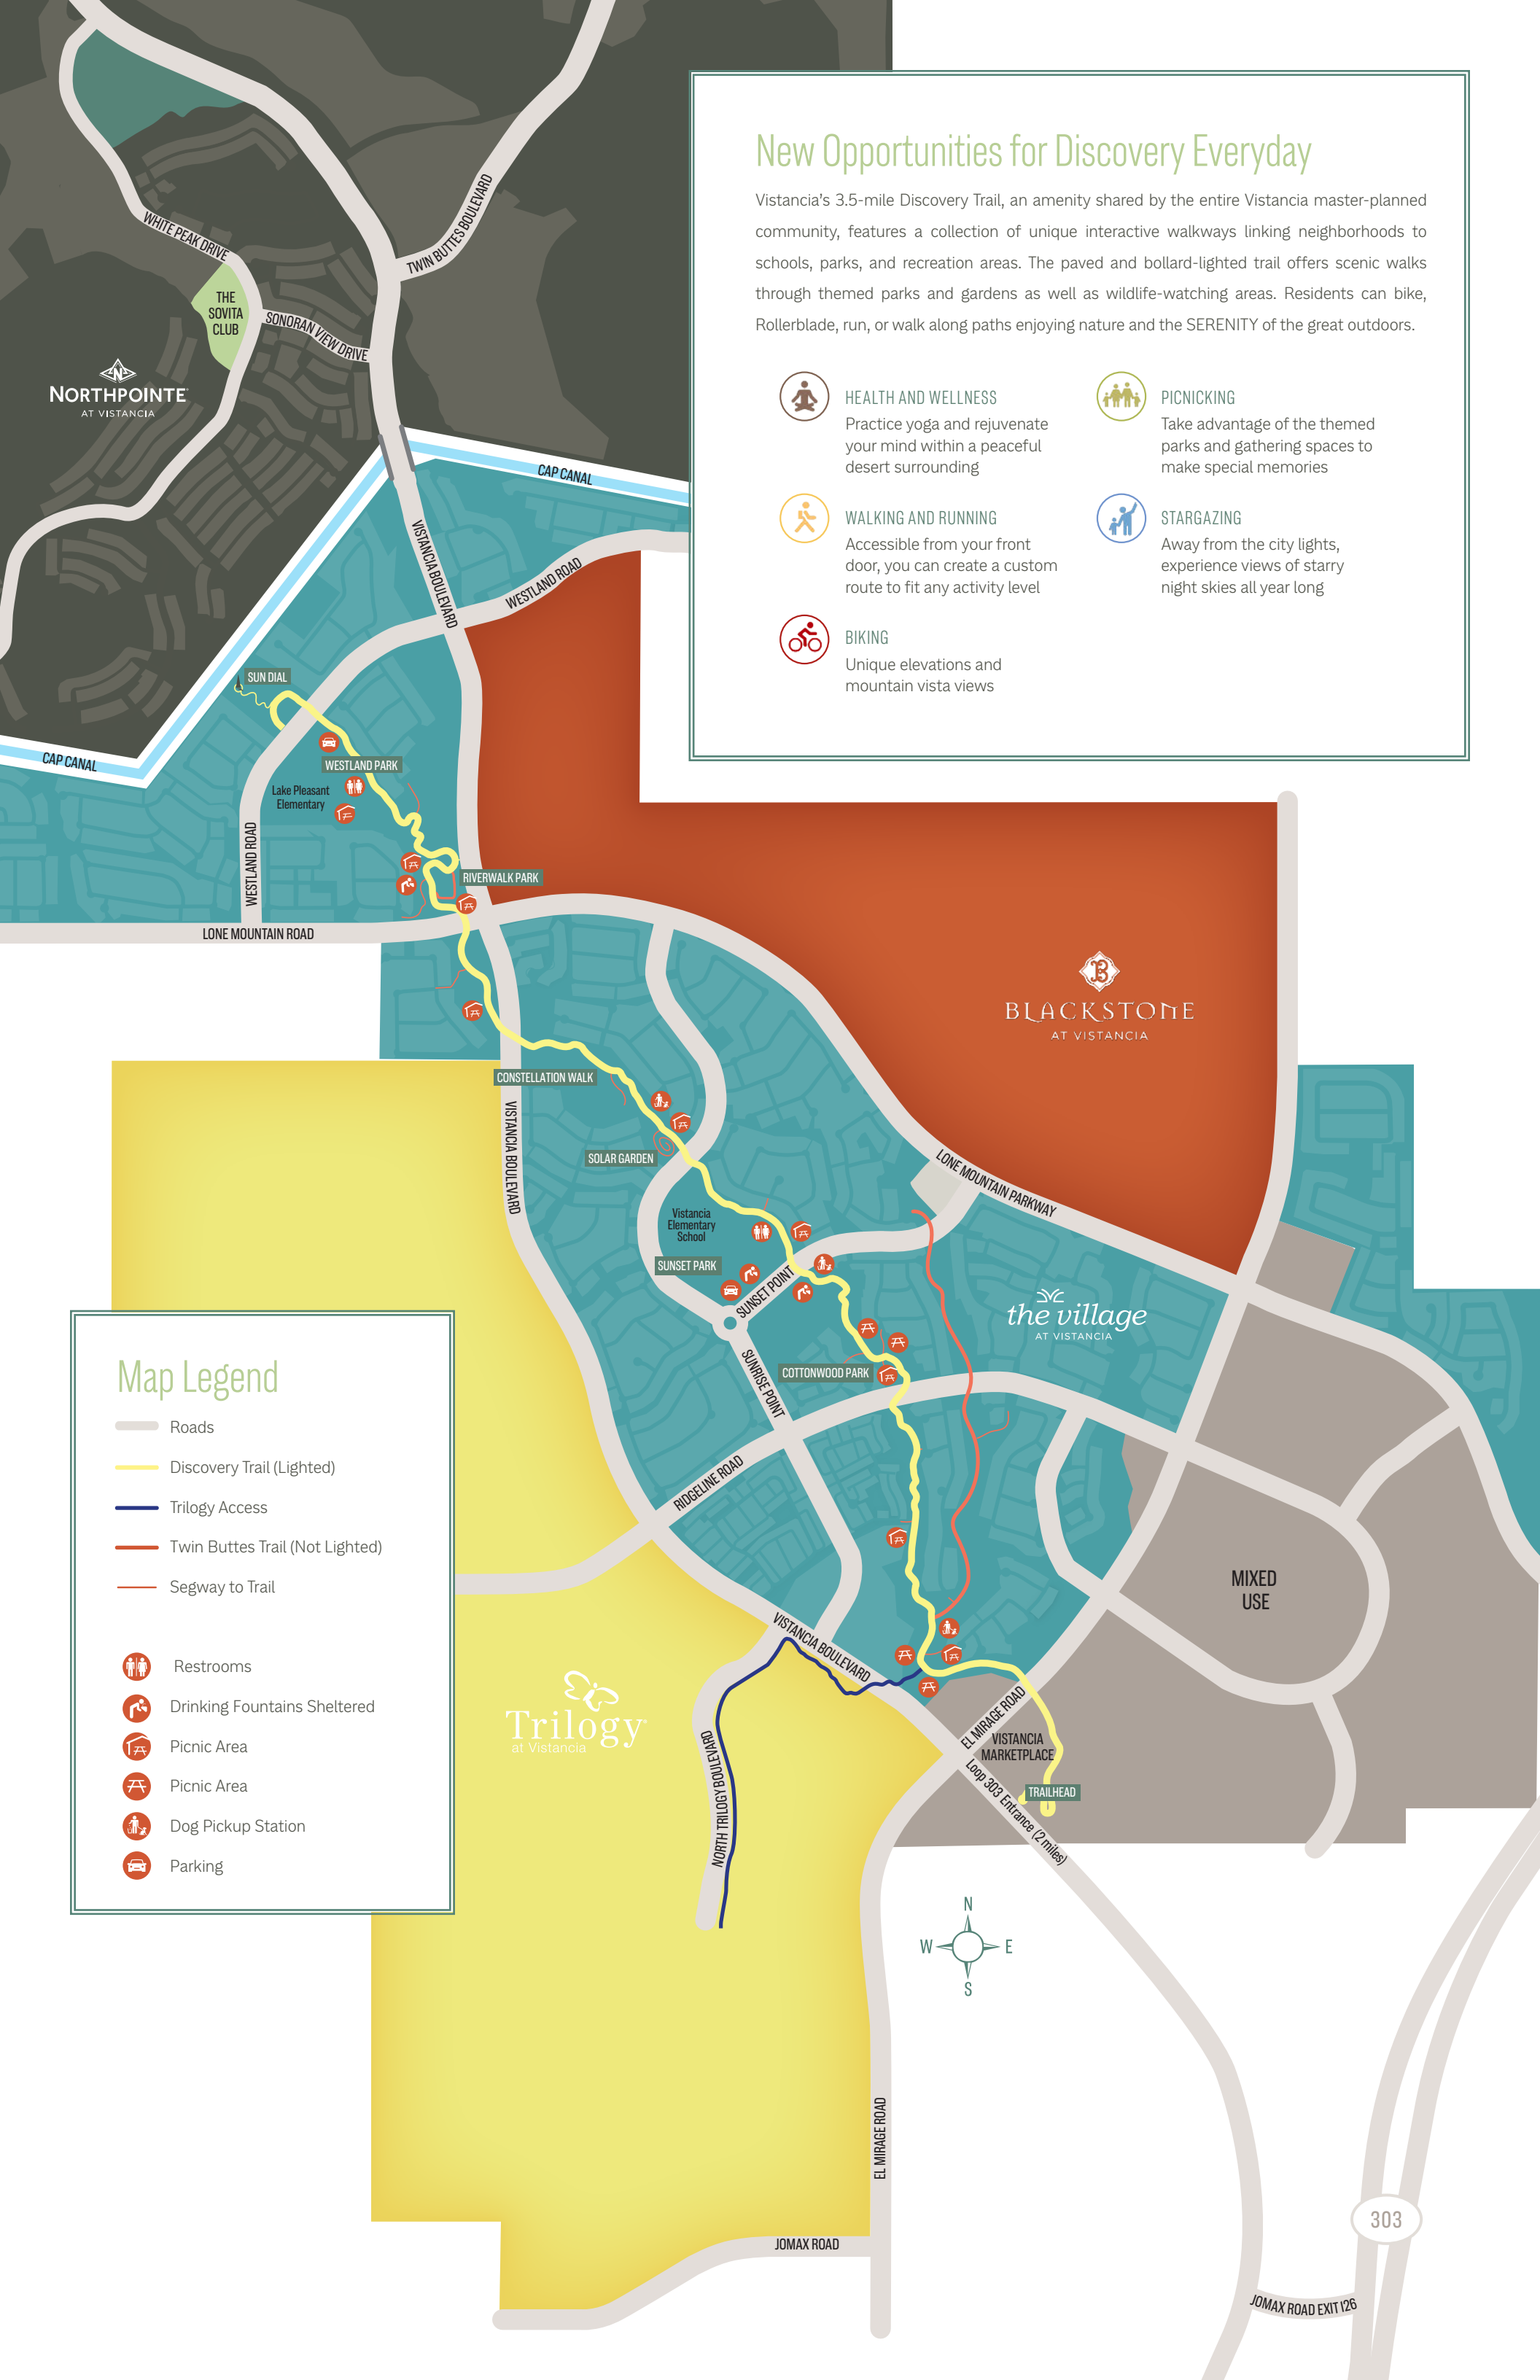

New Opportunities for Discovery Everyday

Vistancia's 3.5-mile Discovery Trail, an amenity shared by the entire Vistancia master-planned community, features a collection of unique interactive walkways linking neighborhoods to schools, parks, and recreation areas. The paved and bollard-lighted trail offers scenic walks through themed parks and gardens as well as wildlife-watching areas. Residents can bike, Rollerblade, run, or walk along paths enjoying nature and the SERENITY of the great outdoors.

HEALTH AND WELLNESS
Practice yoga and rejuvenate your mind within a peaceful desert surrounding

PICNICKING
Take advantage of the themed parks and gathering spaces to make special memories

WALKING AND RUNNING
Accessible from your front door, you can create a custom route to fit any activity level

STARGAZING
Away from the city lights, experience views of starry night skies all year long

BIKING
Unique elevations and mountain vista views

Map Legend

- Roads
- Discovery Trail (Lighted)
- Trilogy Access
- Twin Buttes Trail (Not Lighted)
- Segway to Trail

- Restrooms
- Drinking Fountains Sheltered
- Picnic Area
- Picnic Area
- Dog Pickup Station
- Parking

303

JOMAX ROAD EXIT 126