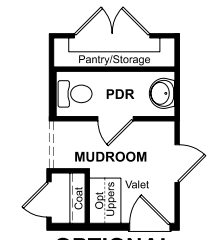

OPTIONAL 12'
SLIDING GLASS DOOR

CHOICE KITCHEN A

CHOICE KITCHEN B

CHOICE PRIMARY BATHROOM A

CHOICE PRIMARY BATHROOM B

OPTIONAL POWDER ILO PANTRY/STORAGE