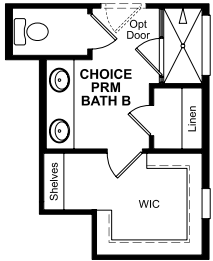

OPTIONAL 12'
SLIDING GLASS DOOR

CHOICE KITCHEN A

CHOICE KITCHEN B

CHOICE PRIMARY BATHROOM A

CHOICE PRIMARY BATHROOM B

OPTIONAL POWDER ILO PANTRY/STORAGE