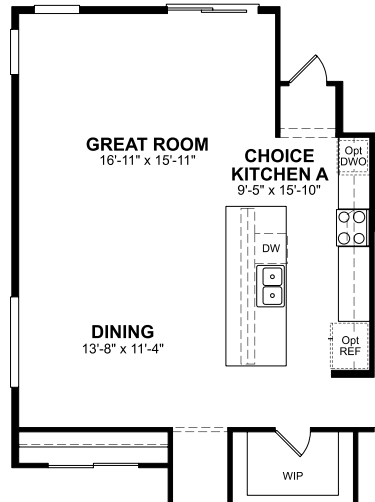

OPTIONAL 12'
SLIDING GLASS DOOR

CHOICE KITCHEN A

CHOICE KITCHEN B

CHOICE PRIMARY BATHROOM A

CHOICE PRIMARY BATHROOM B

OPTIONAL POWDER ILO PANTRY/STORAGE