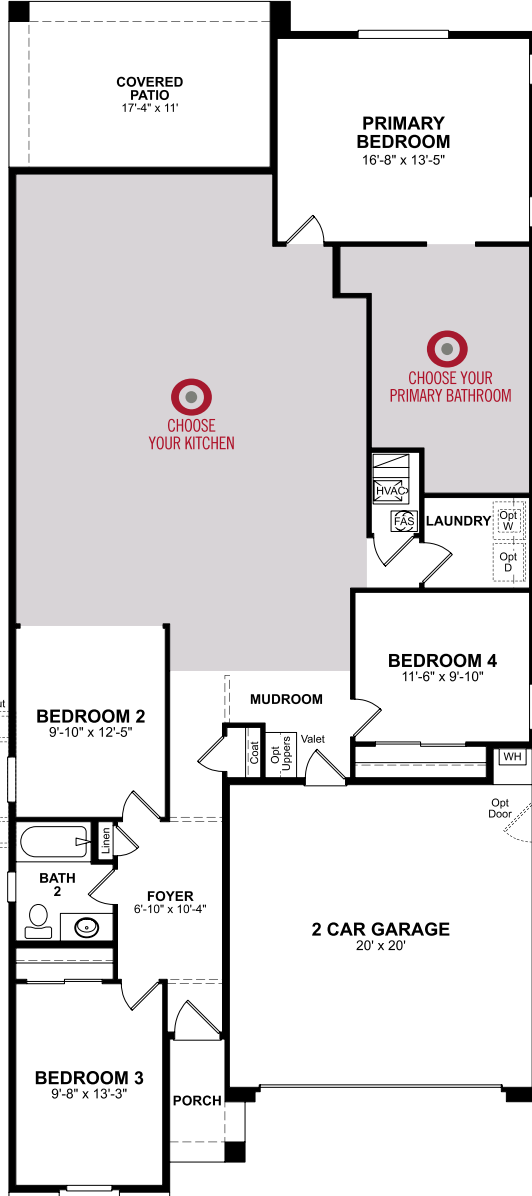

OPTIONAL 12'
SLIDING GLASS DOOR

CHOICE KITCHEN A

CHOICE KITCHEN B

CHOICE PRIMARY BATHROOM A

CHOICE PRIMARY BATHROOM B

OPTIONAL POWDER ILO PANTRY/STORAGE