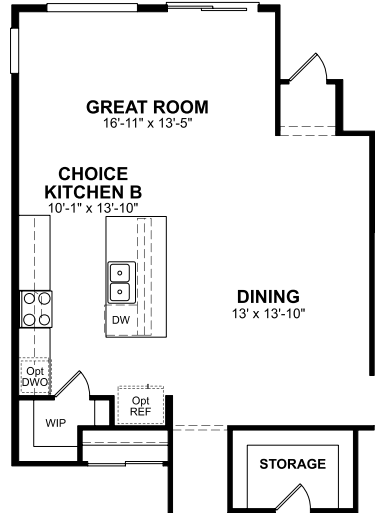

OPTIONAL 12'
SLIDING GLASS DOOR

CHOICE KITCHEN A

CHOICE KITCHEN B

CHOICE PRIMARY BATHROOM A

CHOICE PRIMARY BATHROOM B

OPTIONAL POWDER ILO PANTRY/STORAGE