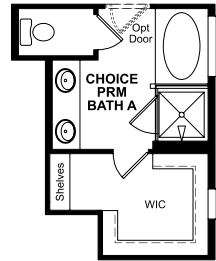

OPTIONAL 12'
SLIDING GLASS DOOR

CHOICE KITCHEN A

CHOICE KITCHEN B

CHOICE PRIMARY BATHROOM A

CHOICE PRIMARY BATHROOM B

OPTIONAL POWDER ILO PANTRY/STORAGE