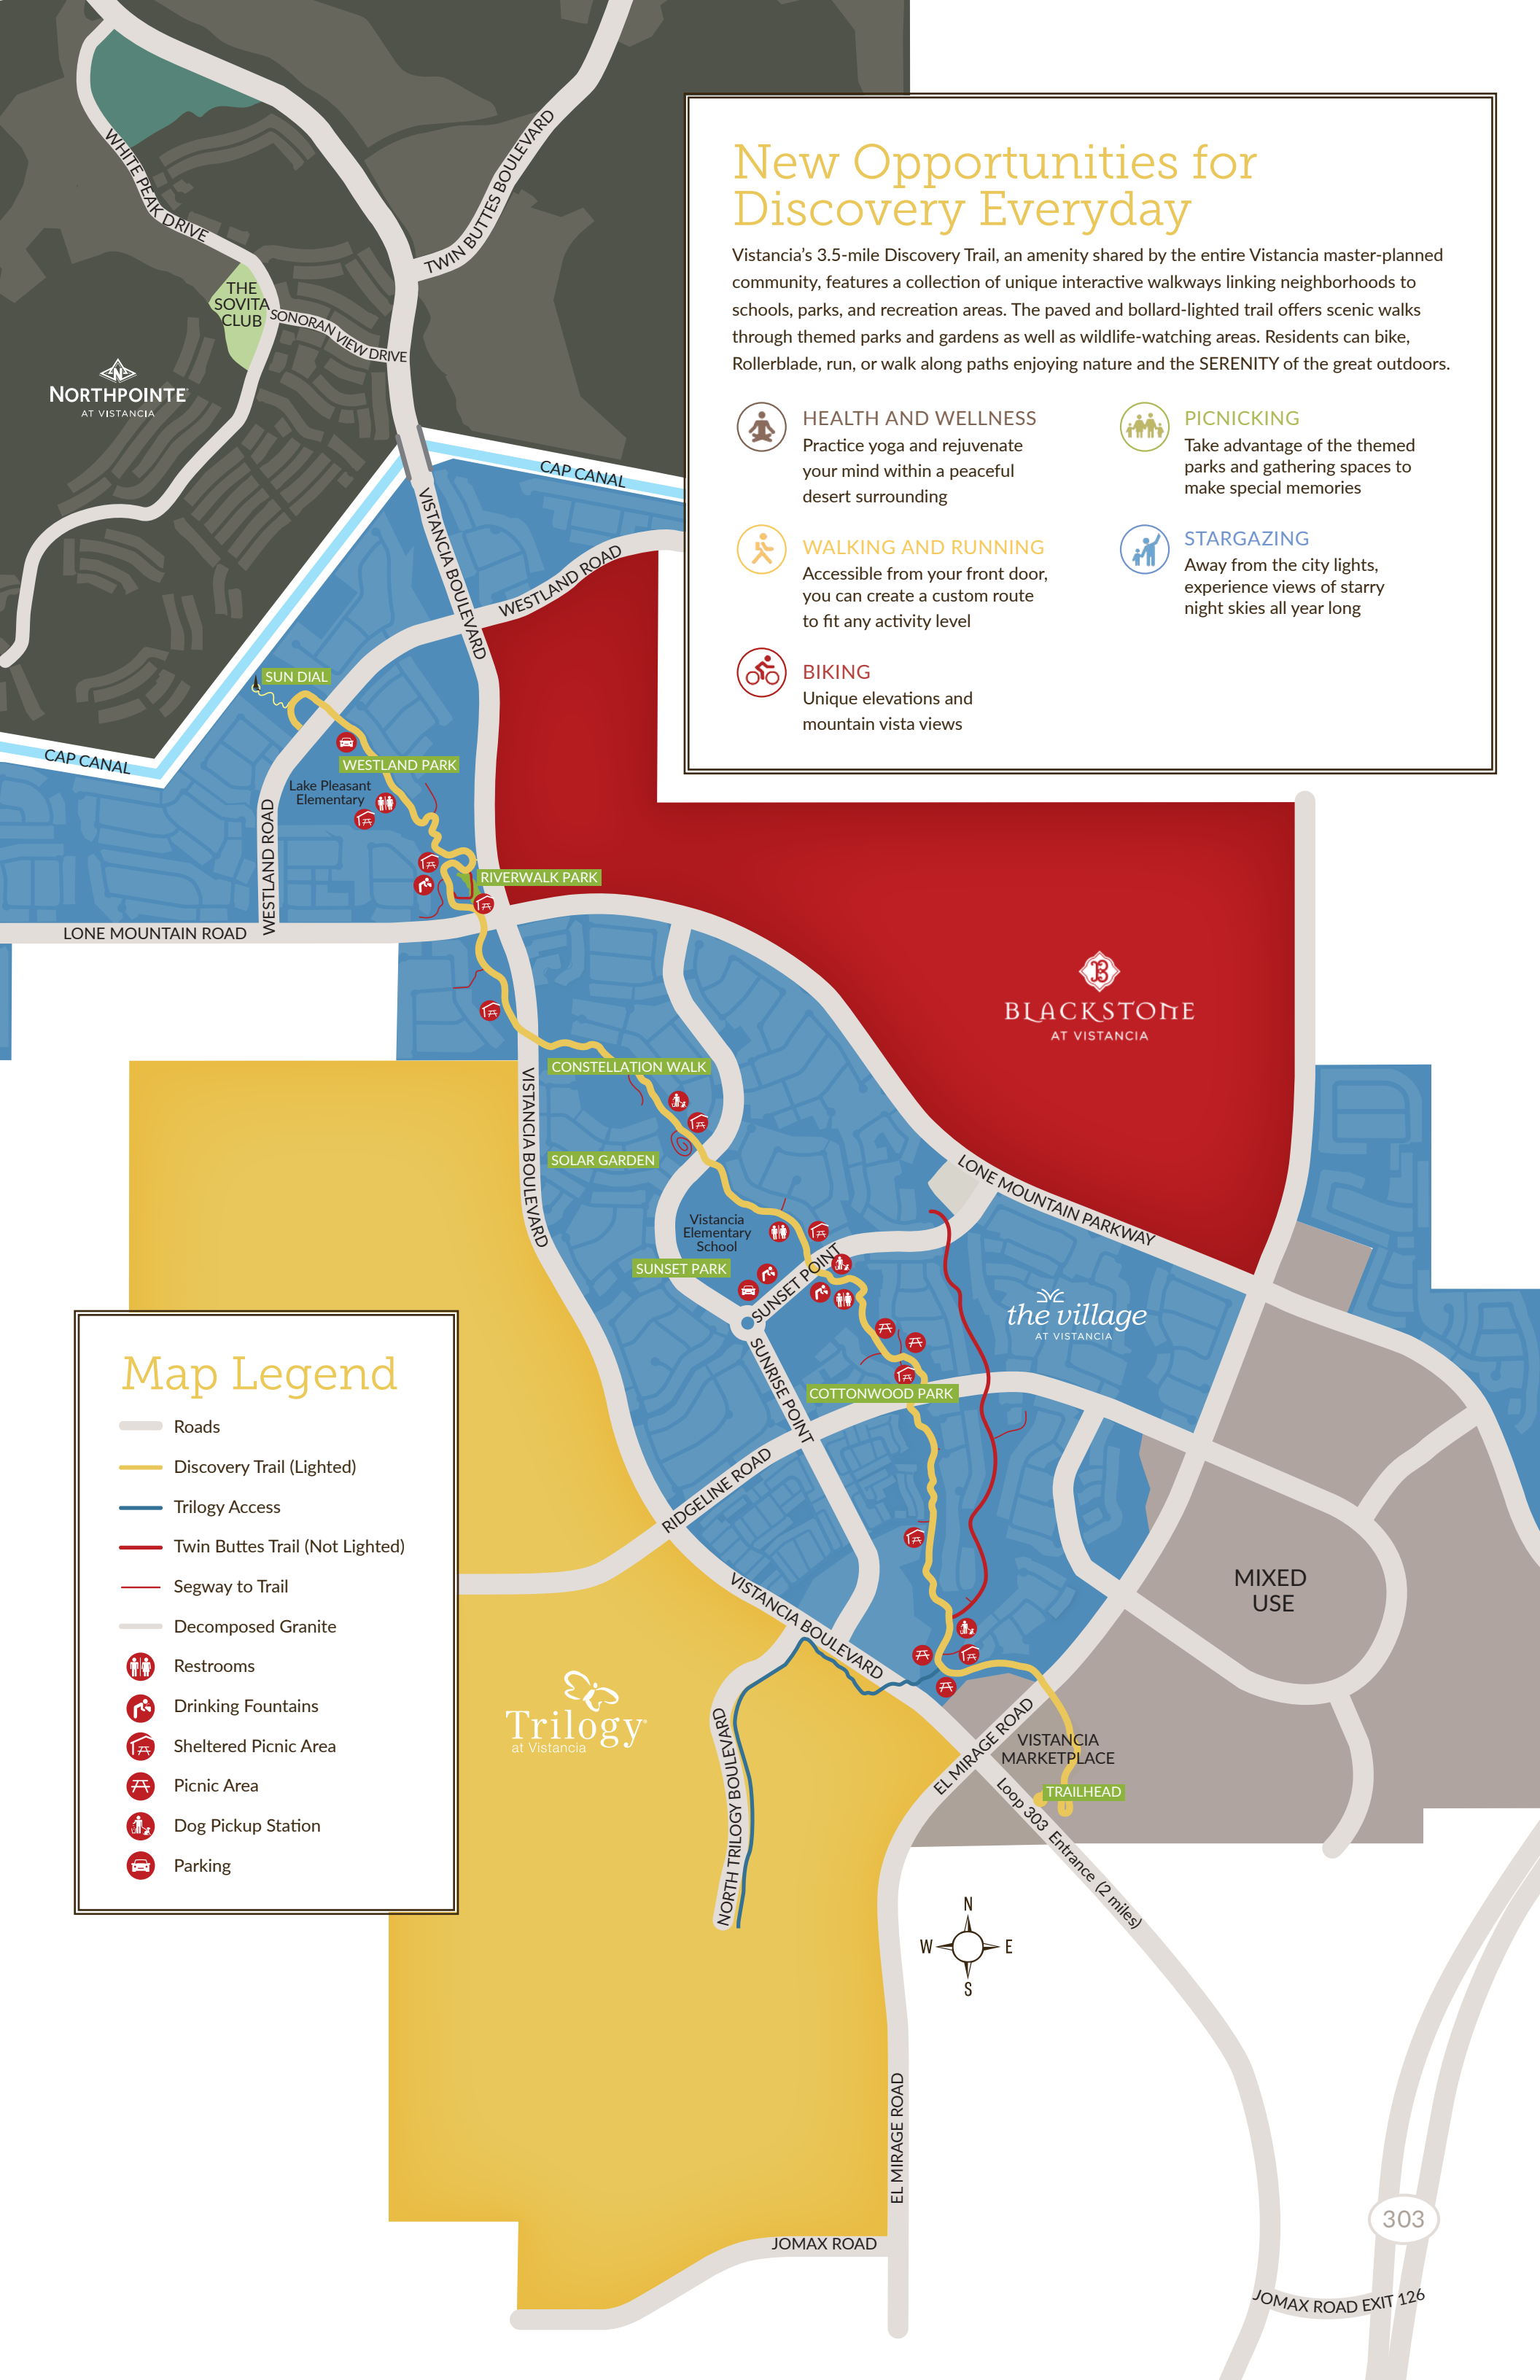

New Opportunities for Discovery Everyday

Vistancia's 3.5-mile Discovery Trail, an amenity shared by the entire Vistancia master-planned community, features a collection of unique interactive walkways linking neighborhoods to schools, parks, and recreation areas. The paved and bollard-lighted trail offers scenic walks through themed parks and gardens as well as wildlife-watching areas. Residents can bike, Rollerblade, run, or walk along paths enjoying nature and the SERENITY of the great outdoors.

Accessible from your front door, you can create a custom route to fit any activity level

STARGAZING

Away from the city lights, experience views of starry night skies all year long

BIKING

Unique elevations and mountain vista views

Map Legend

- Roads
- Discovery Trail (Lighted)
- Trilogy Access
- Twin Buttes Trail (Not Lighted)
- Segway to Trail
- Decomposed Granite
- Restrooms
- Drinking Fountains
- Sheltered Picnic Area
- Picnic Area
- Dog Pickup Station
- Parking

303

JOMAX ROAD EXIT 126