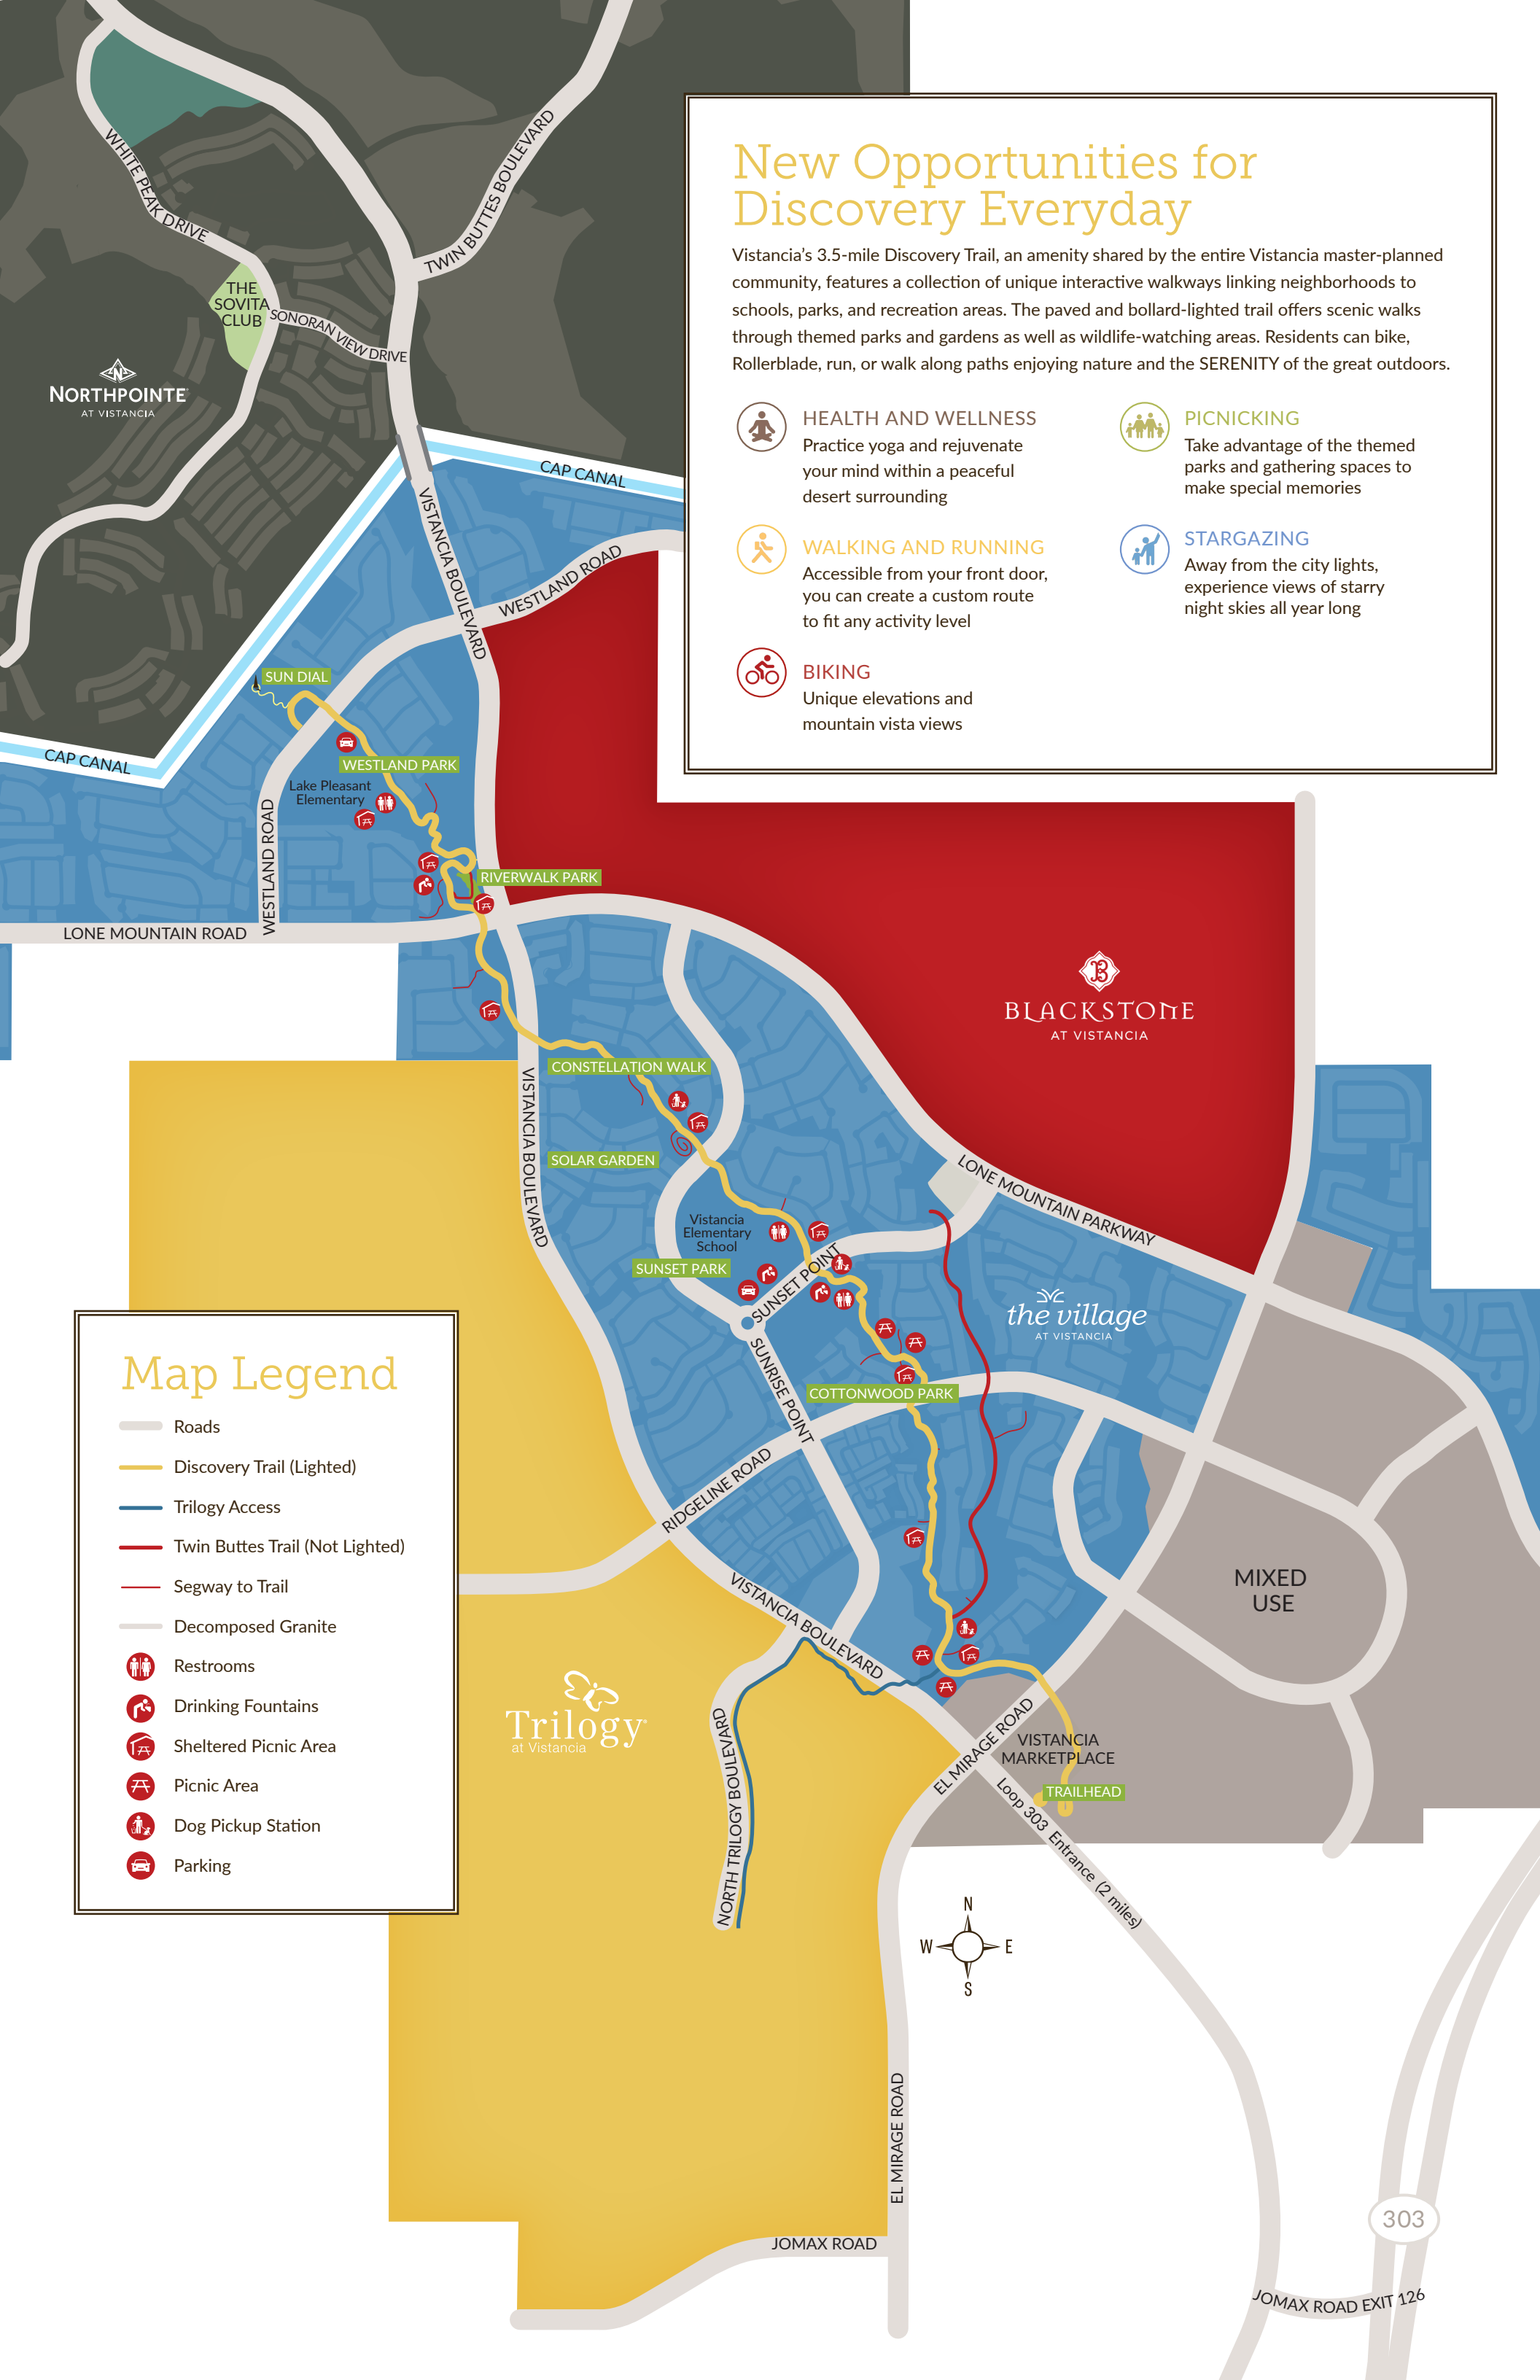

## WALKING AND RUNNING

Accessible from your front door, you can create a custom route to fit any activity level

## STARGAZING

Away from the city lights, experience views of starry night skies all year long

## Map Legend

- Roads
- Discovery Trail (Lighted)
- Trilogy Access
- Twin Buttes Trail (Not Lighted)
- Segway to Trail
- Decomposed Granite
- Restrooms
- Drinking Fountains
- Sheltered Picnic Area
- Picnic Area
- Dog Pickup Station
- Parking

303

JOMAX ROAD EXIT 126